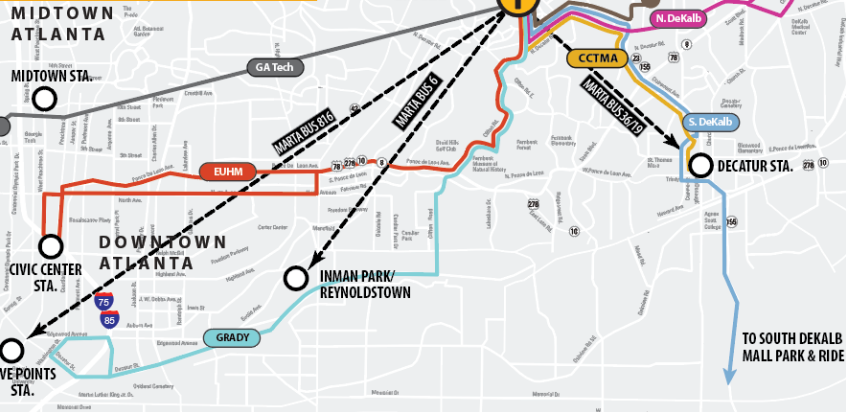

EMORY CONNECTIVITY

Emory / Atlanta / DeKalb Connectivity

- MARTA RAIL STATION
- MARTA BUS 6 Lindbergh–Inman Park Sta.
- MARTA BUS 19 Decatur–Chamblee Sta.
- MARTA BUS 816 Five Points–Michael St. deck

See itsmarta.com for detailed info.
Purchase MARTA monthly student pass for \$68.50 at TPS Office - Clairmont Campus - Starvine Deck

EMORY REGIONAL SHUTTLES	
1525/VA	1525 Clifton to VA Med. Ctr.
CCTMA	CCTMA to Decatur Station
EUHM	Emory Univ. Midtown Hosp.
Exec Pk	Executive Park
GRADY	Grady Hospital
C-Publix	Publix Shopping Center (weeknight and weekend service)
N. DeKalb	North DeKalb Park&Ride
S. DeKalb	South DeKalb Park&Ride
GA Tech	Georgia Tech (operated by GT)

EMORY SHUTTLES

Take Emory shuttles to get around campus (C, D, M), as well as around town (below). Free to ride! Weekdays ONLY unless noted otherwise.

Take these shuttles to get to:

- Publix:** C-Publix (weeknights & weekends)
- Kroger (Sage Hill):** B Route
- Downtown Decatur:** CCTMA
- Walmart:** North DeKalb
- DMV:** South DeKalb
- North DeKalb Mall:** North DeKalb
- South DeKalb Mall:** South DeKalb

Visit transportation.emory.edu for stop and schedule info.

MARTA (MARTA BUS, EMORY SHUTTLE)

Take a MARTA bus or an Emory shuttle to get to MARTA rail stations:

- Chamblee Station: 19
- Civic Center Station: EUHM
- Decatur Station: 19, CCTMA
- Five Points: 816
- Georgia State Station: Grady
- Lindbergh Station: 6
- East Lake Station: 19