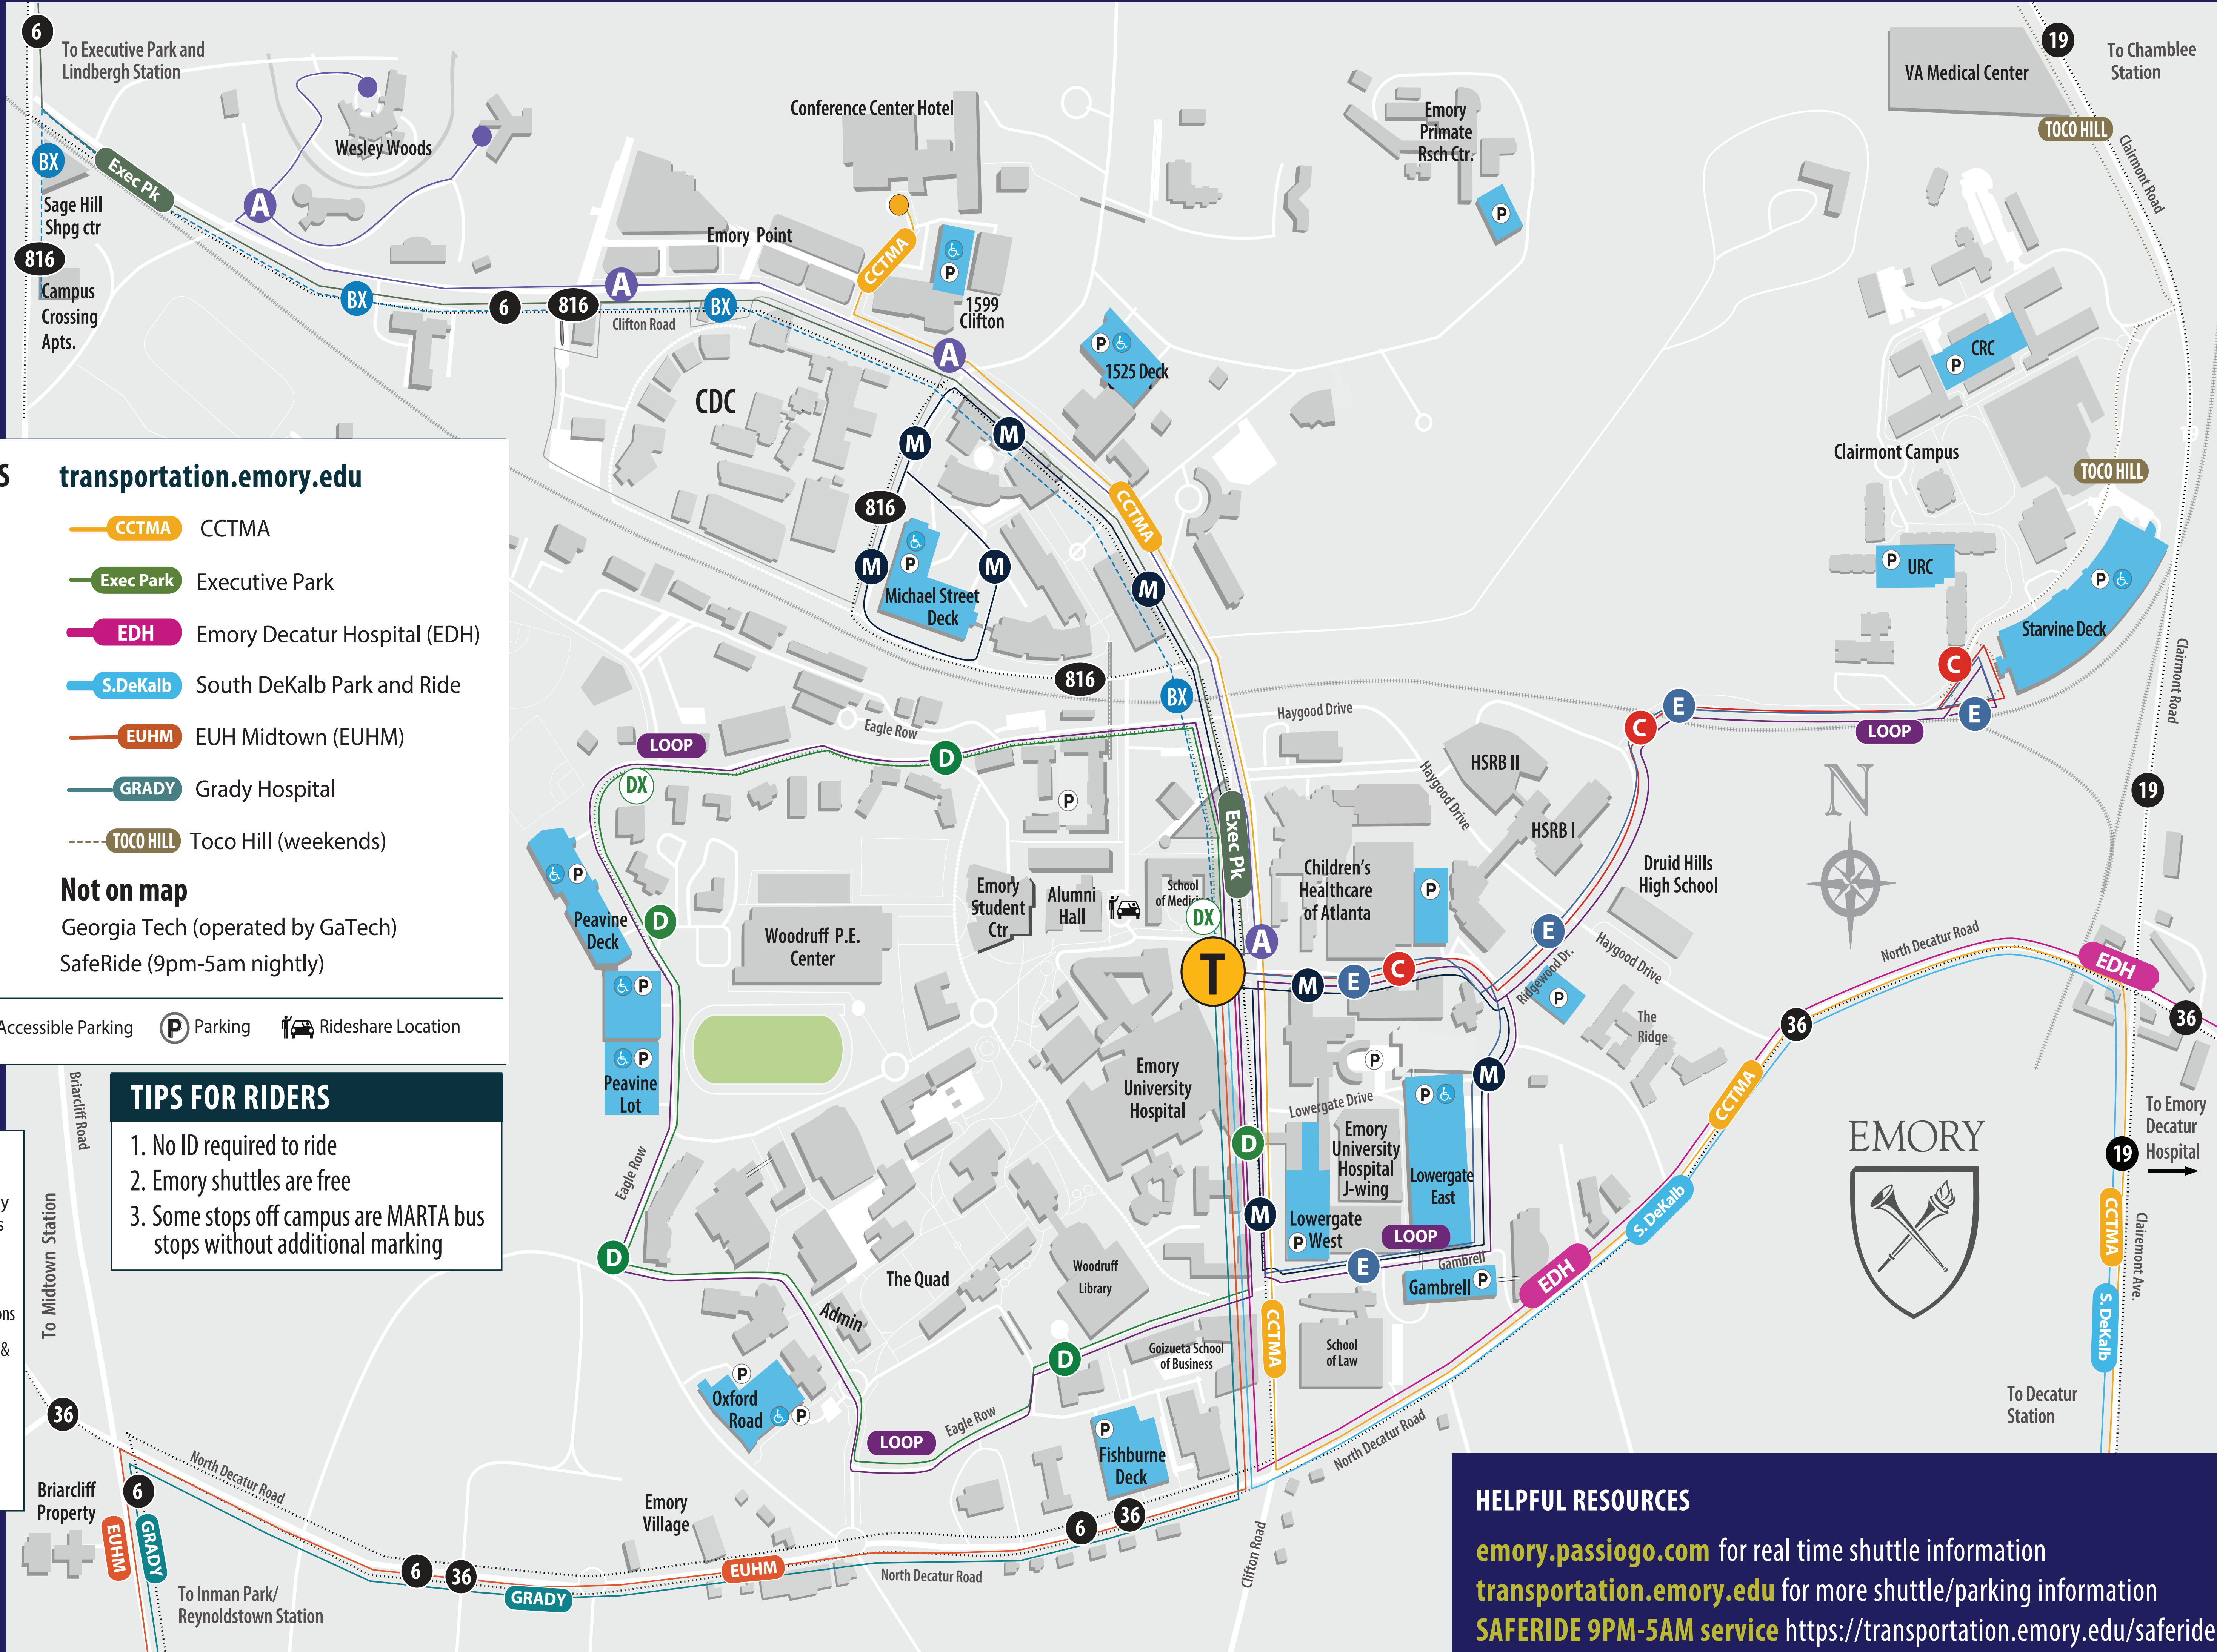

# EMORY CAMPUS SHUTTLE MAP

**EMORY CAMPUS SHUTTLES**

- A** Route A
- BX** B Express
- C** Route C
- D** Route D
- DX** D Express
- E** Route E
- LOOP** Loop
- M** Route M
- CCTMA** CCTMA
- Exec Park** Executive Park
- EDH** Emory Decatur Hospital (EDH)
- S.DeKalb** South DeKalb Park and Ride
- EUHM** EUH Midtown (EUHM)
- GRADY** Grady Hospital
- TOCO HILL** Toco Hill (weekends)

**Not on map**  
 Georgia Tech (operated by GaTech)  
 SafeRide (9pm-5am nightly)

- T** Woodruff Circle Transit Hub
- ♿** Accessible Parking
- P** Parking
- 🚗** Rideshare Location

**marta**

Atlanta's transit system MARTA serves Emory with these routes connecting to rail stations and other routes and systems:

- 6 Route 6** Clifton Rd. & N. Decatur Rd. to Lindbergh & Inman Park Stations
- 36 Route 36** North Decatur Rd. to Midtown & Decatur Stations
- 19 Route 19** Clairmont Rd. to Decatur & Chamblee Stations
- 816 Route 816** 5 Pts sta / N. Highland Ave / Emory U / Clifton Road.

**TIPS FOR RIDERS**

1. No ID required to ride
2. Emory shuttles are free
3. Some stops off campus are MARTA bus stops without additional marking

**HELPFUL RESOURCES**

- [emory.passiogo.com](https://emory.passiogo.com) for real time shuttle information
- [transportation.emory.edu](https://transportation.emory.edu) for more shuttle/parking information
- SAFERIDE 9PM-5AM service** <https://transportation.emory.edu/saferide>